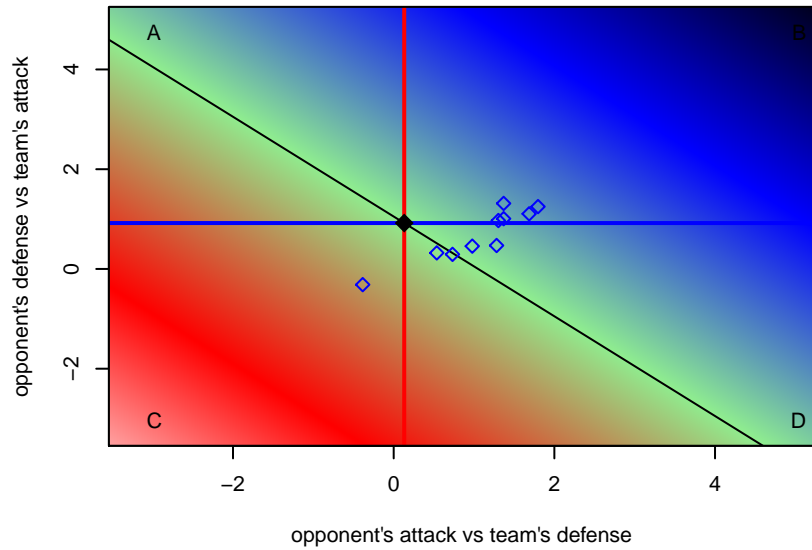

Venues played:
 2016 Wenatchee Apple Cup GU13-14 Gold
 2016 Spr PSPL Classic 1 East U14

Valley Thunder SC G03
 Dots are actual minus expected GF (blue circles) and GA (red triangles).
 Blue line is smoothed change in attack strength. Red is smoothed change in defense strength.

**attack and defense variance (black dot)
relative to other teams
and top 10 in region**

**attack and defense rating
relative to others at age
and all opponents in last 13 months**

**attack and defense rating
relative to others at age
and all opponents in last 13 months**

Performance relative to 13 month average

Performance relative to 13 month average

Distribution of opponents
 Red = Lose zone, Blue = Win zone, Green = Even
 Black line separates win/lose zones

lot. A=Neither has attack advantage, B=Opponent has both attack and defense advantage, C=Opponent has both attack and defense disadvantage, D=Both have