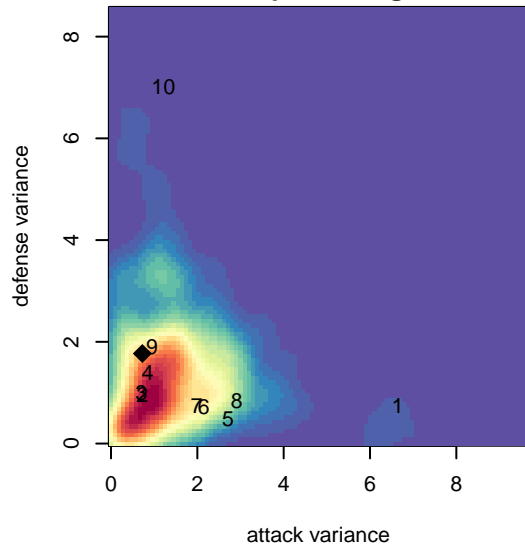

Valley Thunder SC G03

Valley Thunder SC
 Lewiston, ID
 G03 total strength=951
 attack=2.51 defense=1.14
 spr league = Spr PSPL Classic 1 East U14
 notes= Skinner 2016

alt names used:
 Valley Thunder 03
 Valley Thunder Soccer Club 03 Skinner
 VALLEY THUNDER SC G03 (WA)

Venues played:
 2016 Wenatchee Apple Cup GU13-14 Gold
 2016 Spr PSPL Classic 1 East U14

Valley Thunder SC G03
 Dots are actual minus expected GF (blue circles) and GA (red triangles).
 Blue line is smoothed change in attack strength. Red is smoothed change in defense strength.

**attack and defense variance (black dot)
relative to other teams
and top 10 in region**

**attack and defense rating
relative to others at age
and all opponents in last 13 months**

**attack and defense rating
relative to others at age
and all opponents in last 13 months**

Performance relative to 13 month average

Performance relative to 13 month average

Distribution of opponents
 Red = Lose zone, Blue = Win zone, Green = Even
 Black line separates win/lose zones

lot. A=Neither has attack advantage, B=Opponent has both attack and defense advantage, C=Opponent has both attack and defense disadvantage, D=Both have